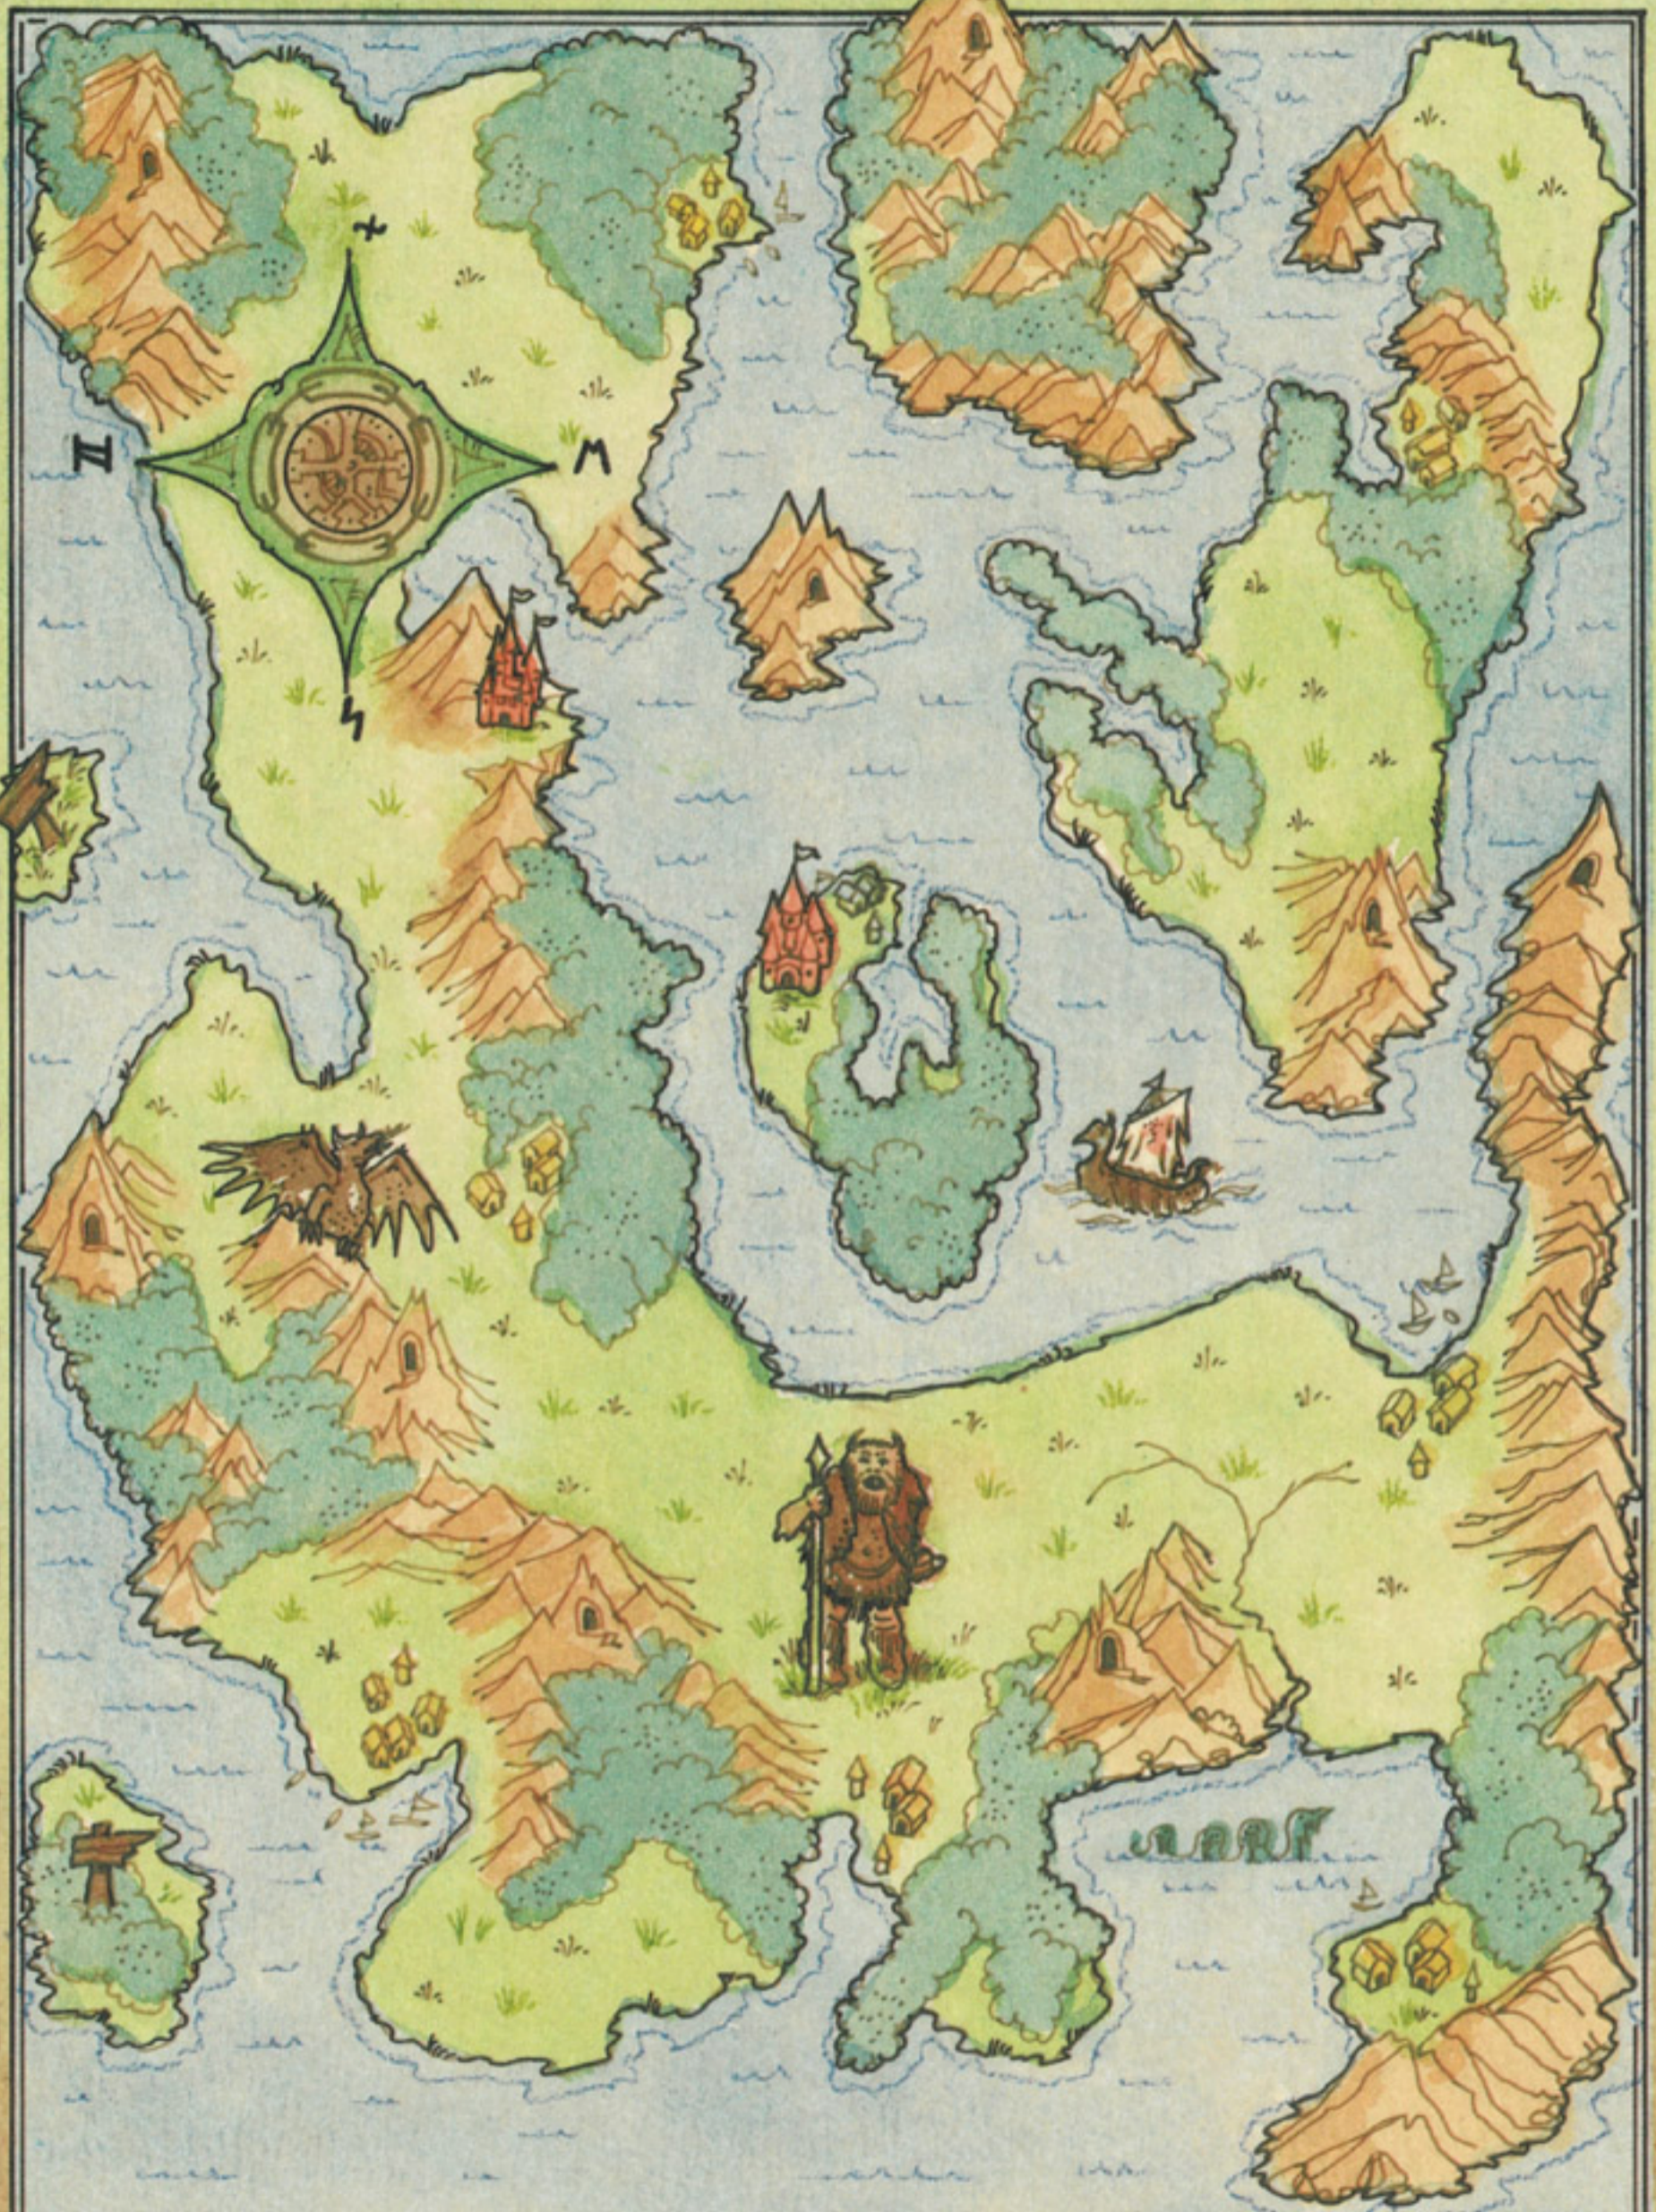

# Ultima I

TRTDH · MP · TMRD · BRITHY

4MF		APHTM	
XRSH		TENTM	
PRMHT		HXT	
ATTH		DHTXMT	

# Ultima I

THE FIRST OF THE ULTIMA SERIES

WATER		CASTLE	
FOREST		HOUSE	
CLIFF		WELL	
MOUNTAIN		CAVE	

© 1981 GIGAWATT

# Ultima I

ИТДН · МР · ДРТХМР · РТД · ДМЧКР

4MP		ЛРНТМ	
XRPH		ТРНТМ	
PERMH		4IX7	
PHTH		ДМХМР	

© 1982