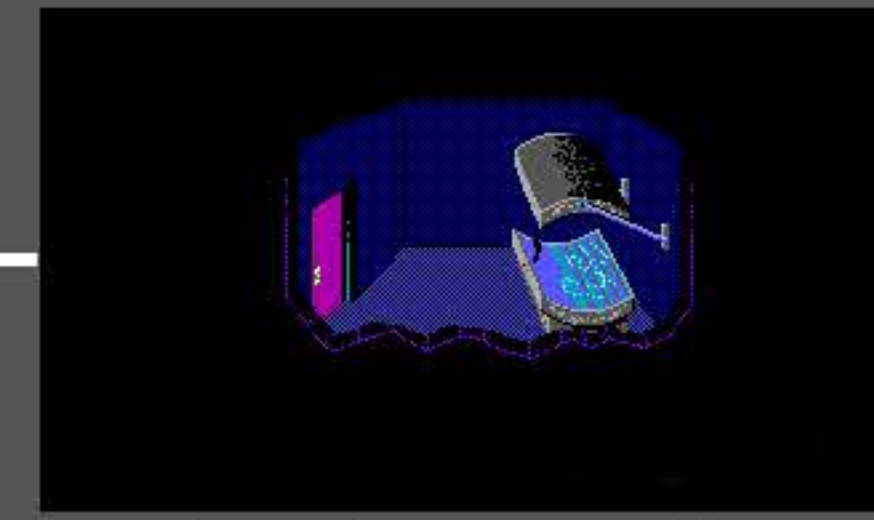

# Fat City

shower

exercise machines

aerobics studio

locker room

lobby

tanning booth

balcony

stairs

east mirror

piano bar