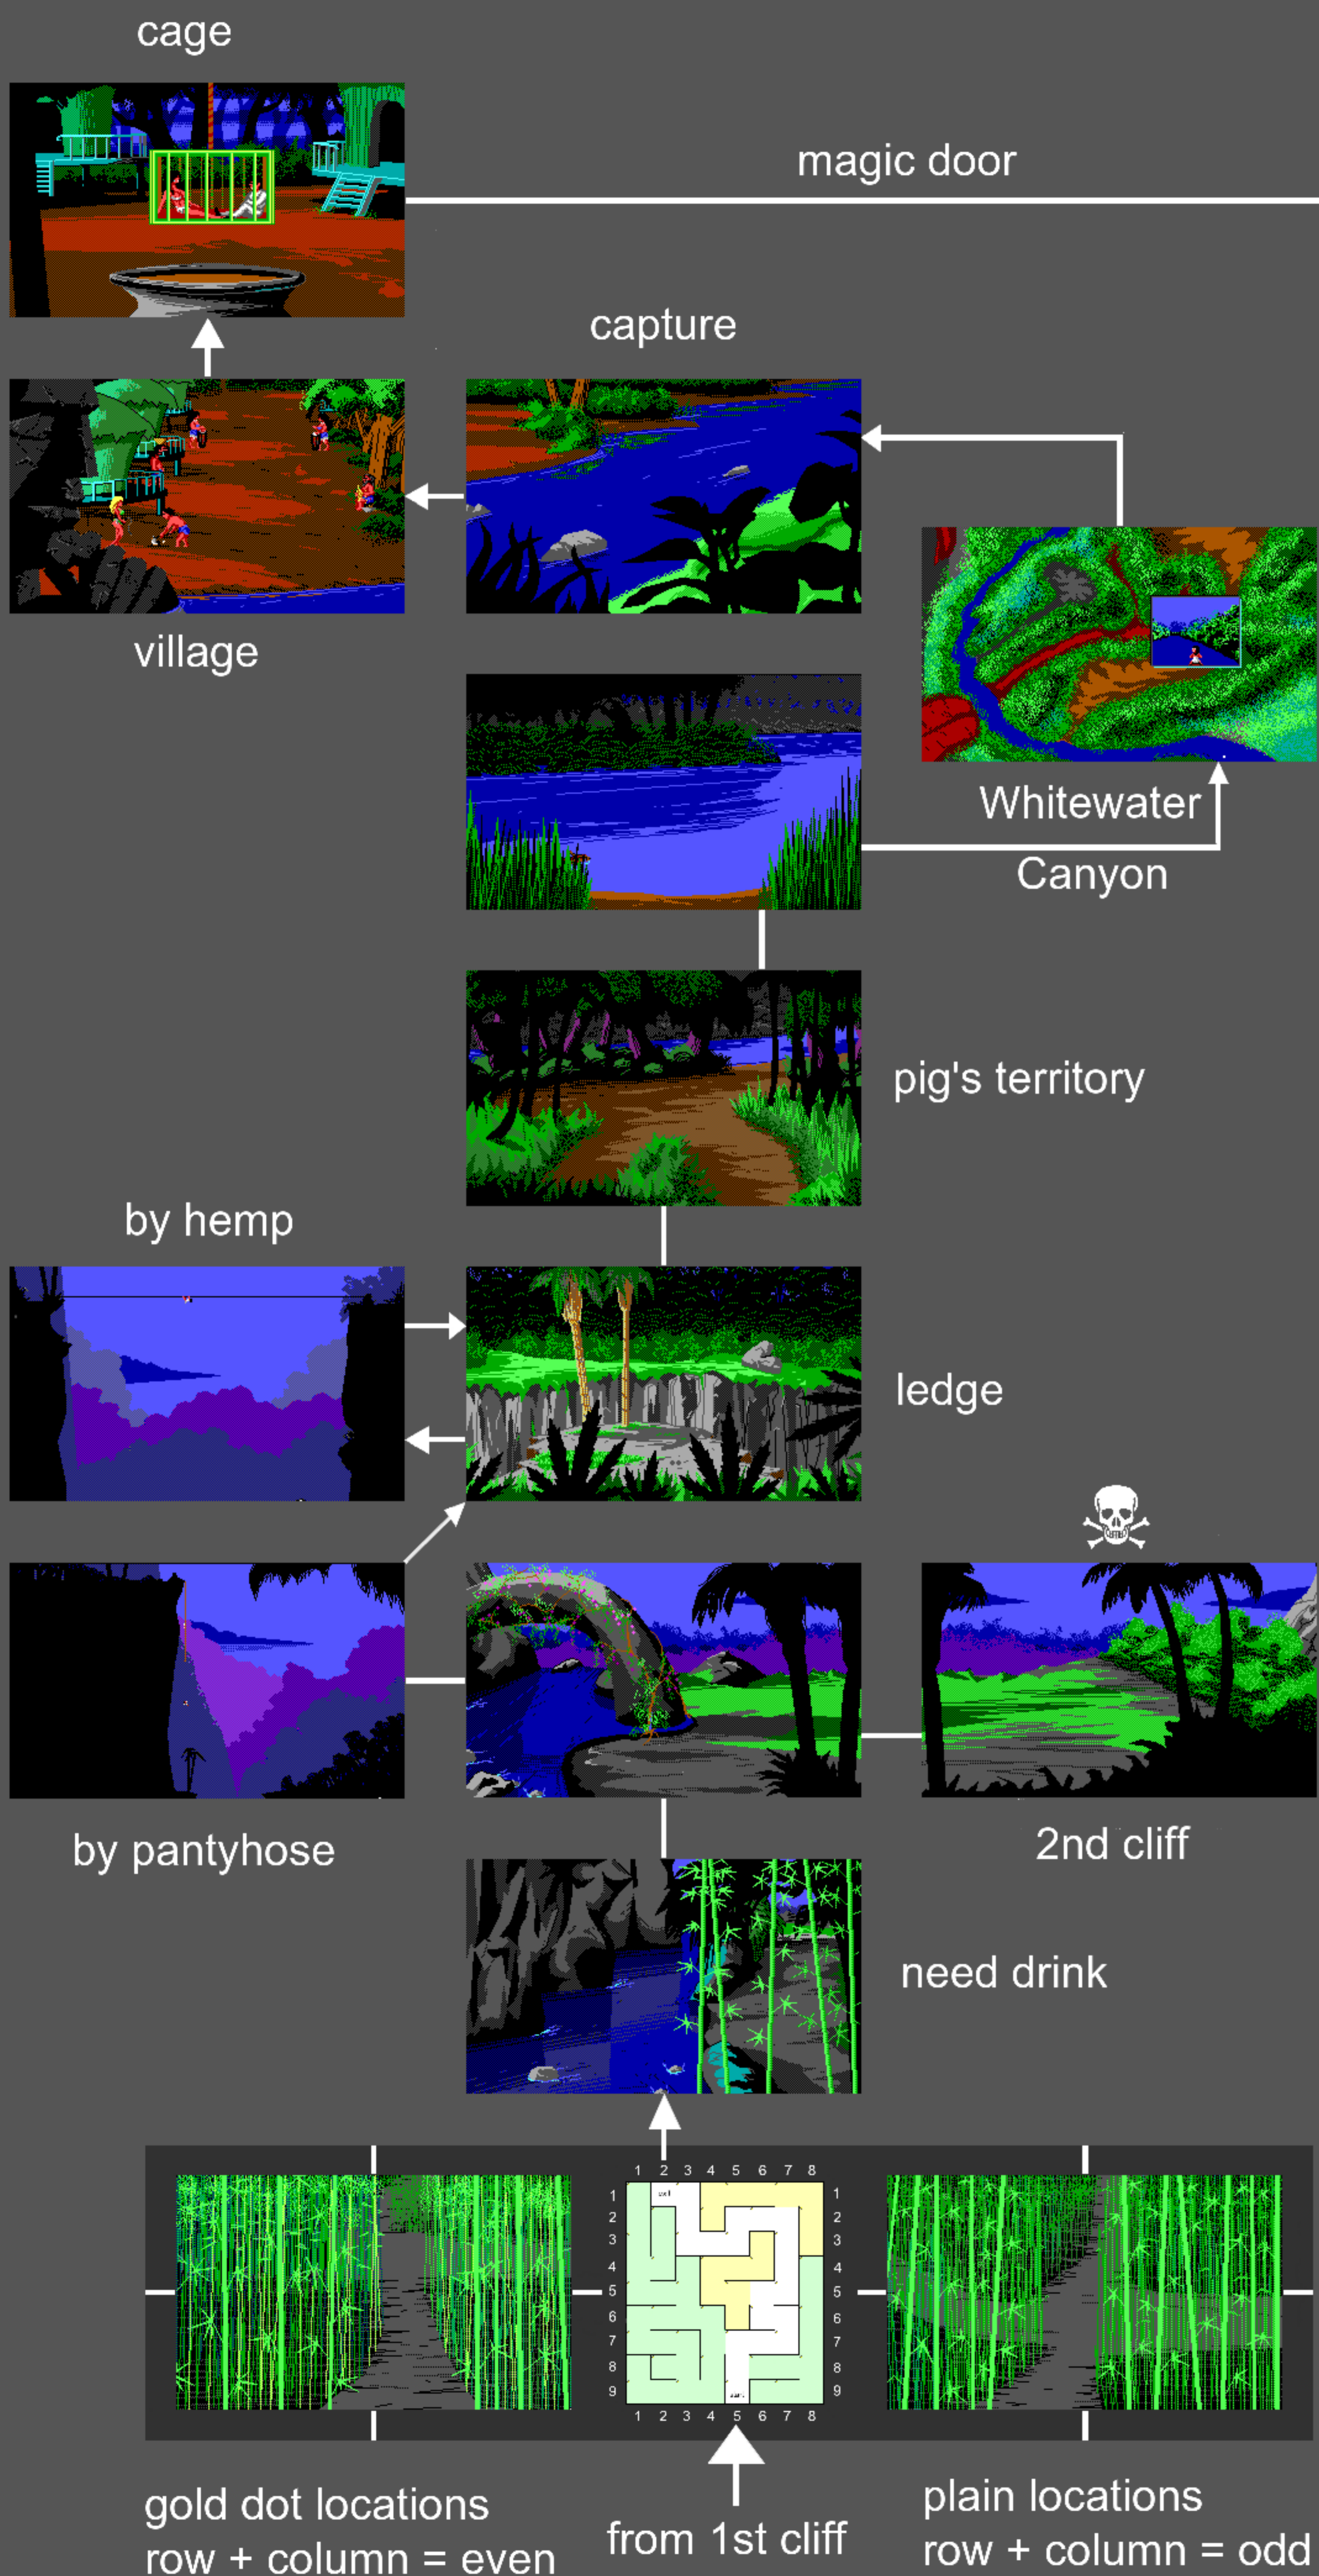

# Fat City

shower

exercise machines

aerobics studio

locker room

lobby

tanning booth

balcony

stairs

east mirror

piano bar

# Hotel

to fountain

1st floor

# Nontoonyt Island

fall  
out  
of  
game

Police Quest

prop room

Space Quest

King's Quest

Sierra Studios

house on the lake  
(The End)