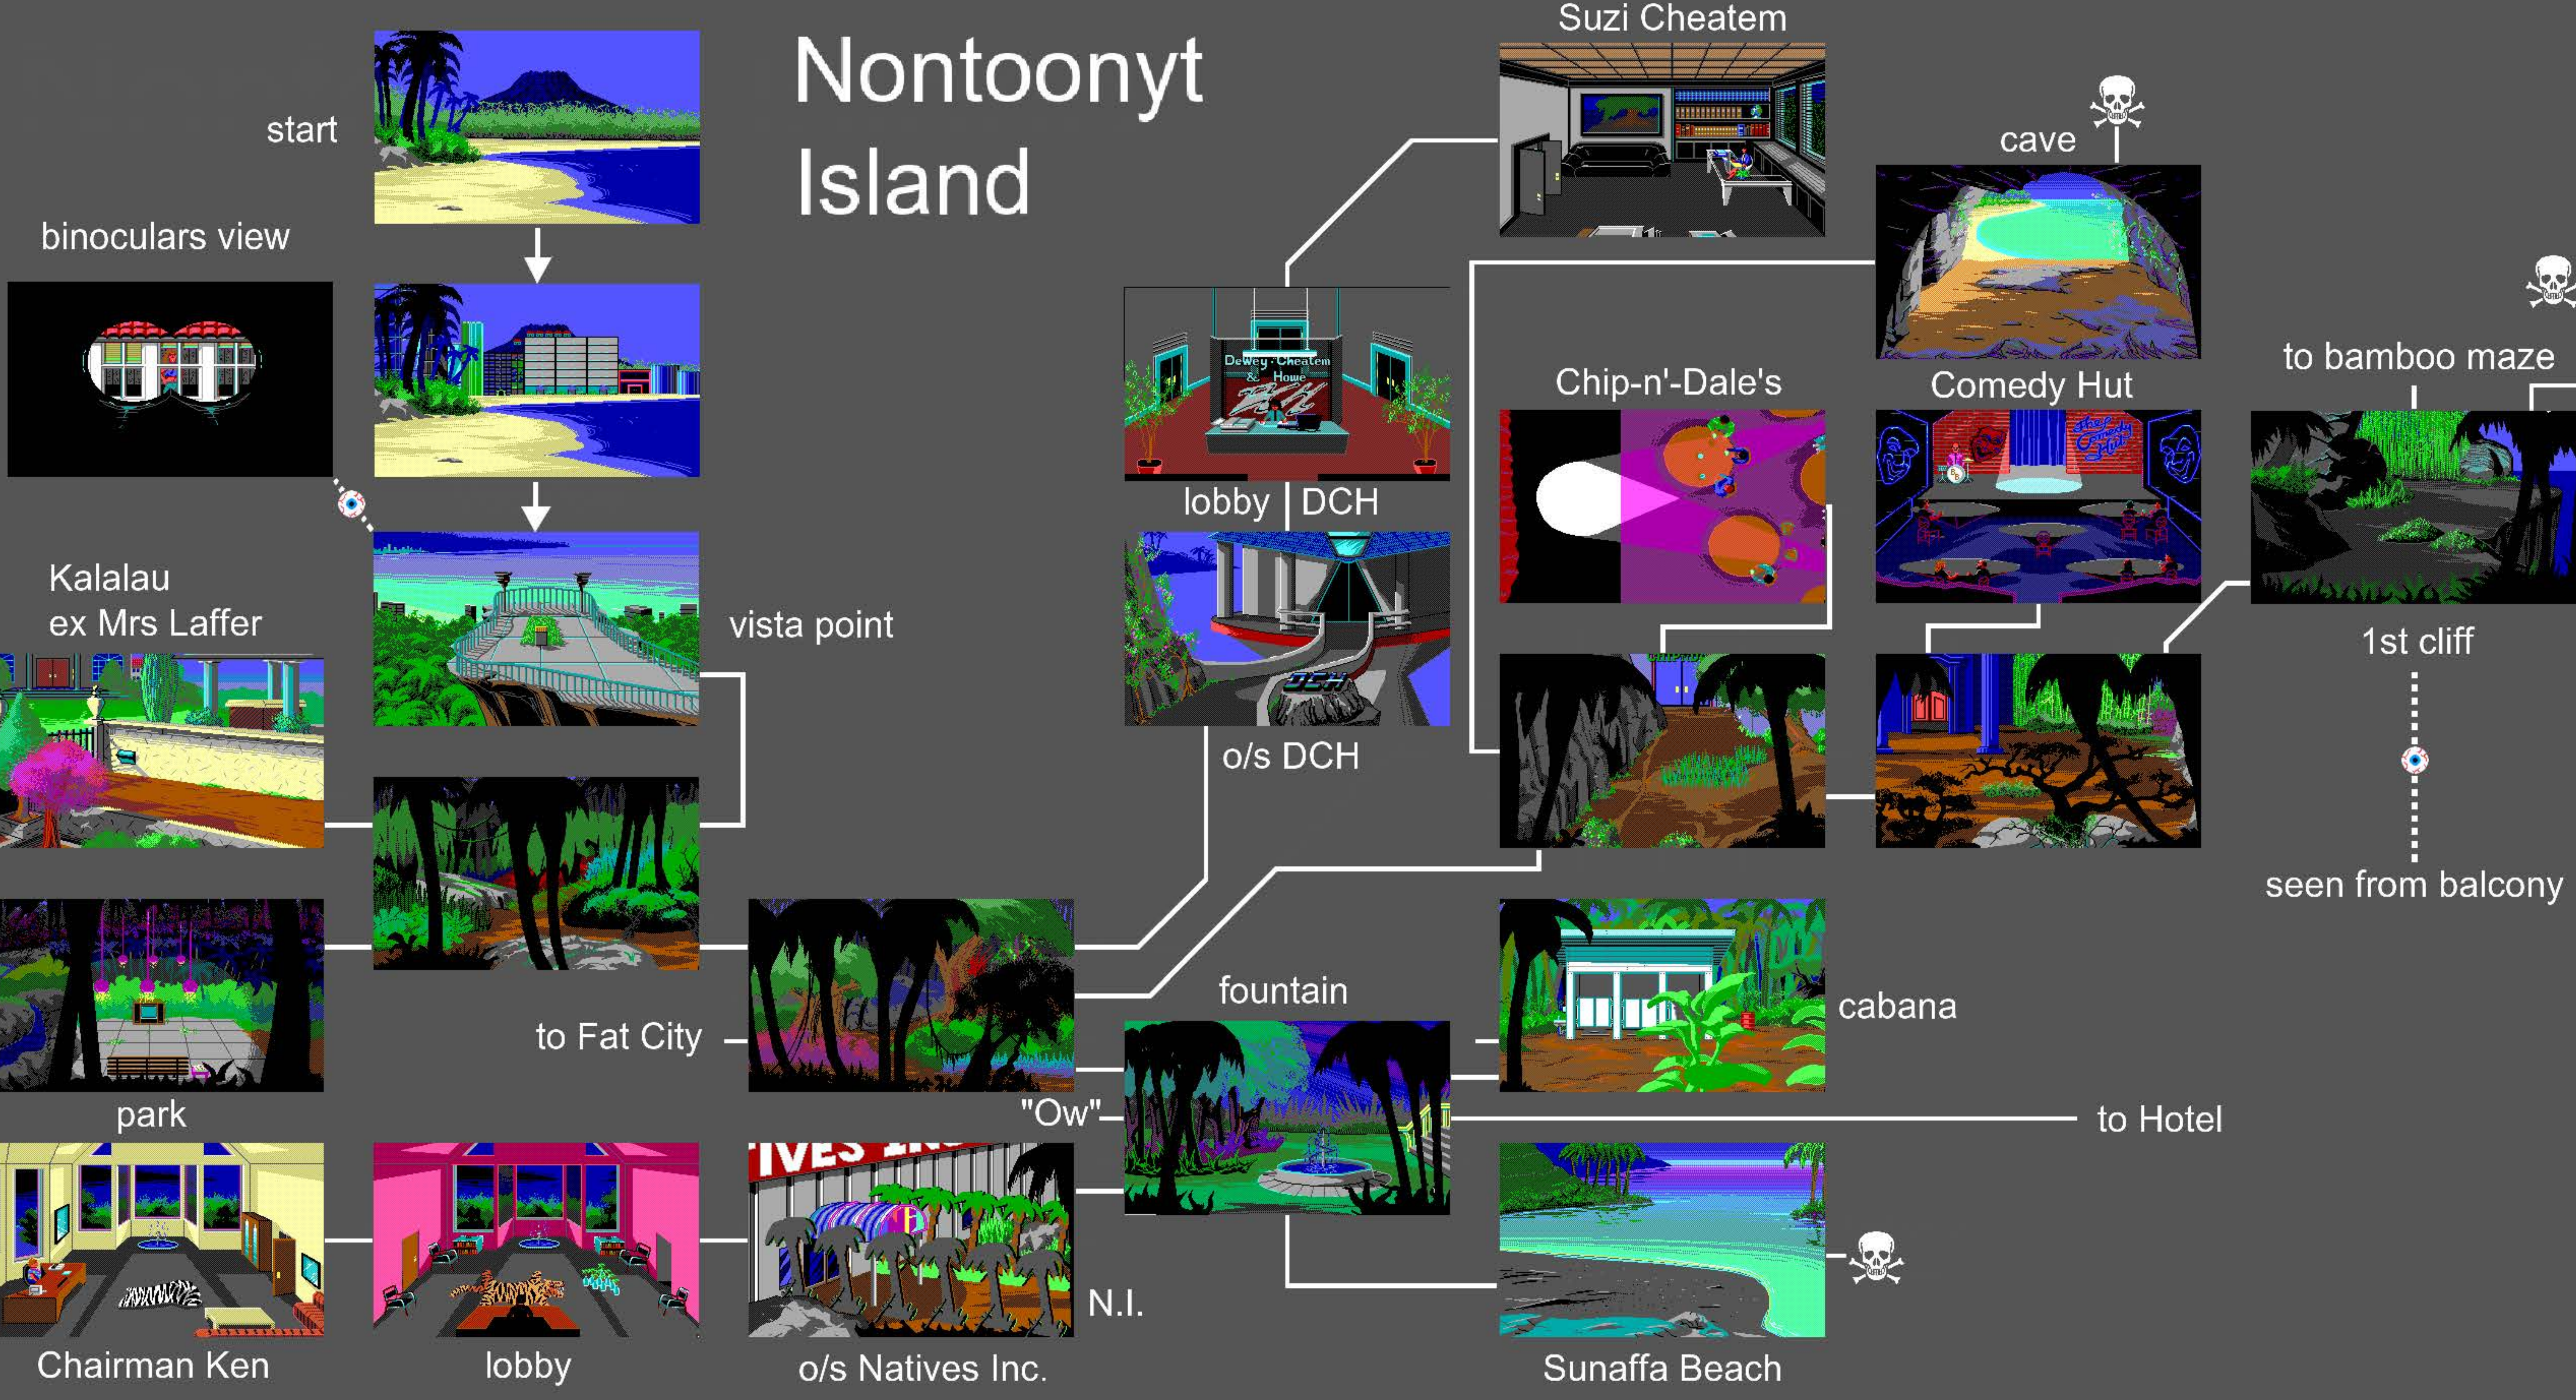

stairs

east mirror

piano bar

# Hotel

to fountain

1st floor

# Nontoonyt Island

fall  
out  
of  
game

Police Quest

prop room

Space Quest

King's Quest

Sierra Studios

house on the lake  
(The End)

Patti's Quest