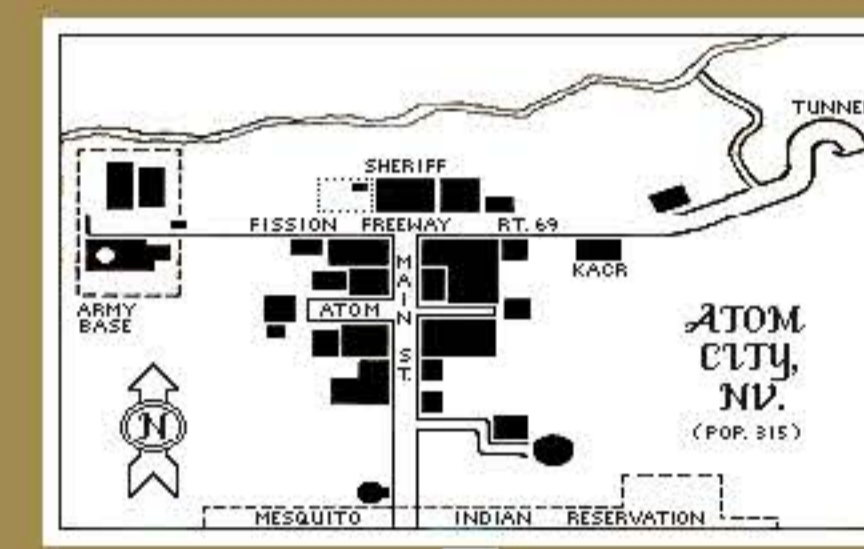

# ATOM City

Small arrows show views from game

men's room

inside spaceship

boat ride when creek is flodded

front seat

under hood

ladie's room

S

East Fission Freeway

junction with Dirt Road

tunnel blocked

KACR Radio

outside Gasso

# East Fission Freeway

grounded

go with the flow

from N end of Dirt Road

barracks

Headquarters

Dealer Dan's

jail cell

city map

City Hall

cabinet

Aid Station

front door

N

W

E