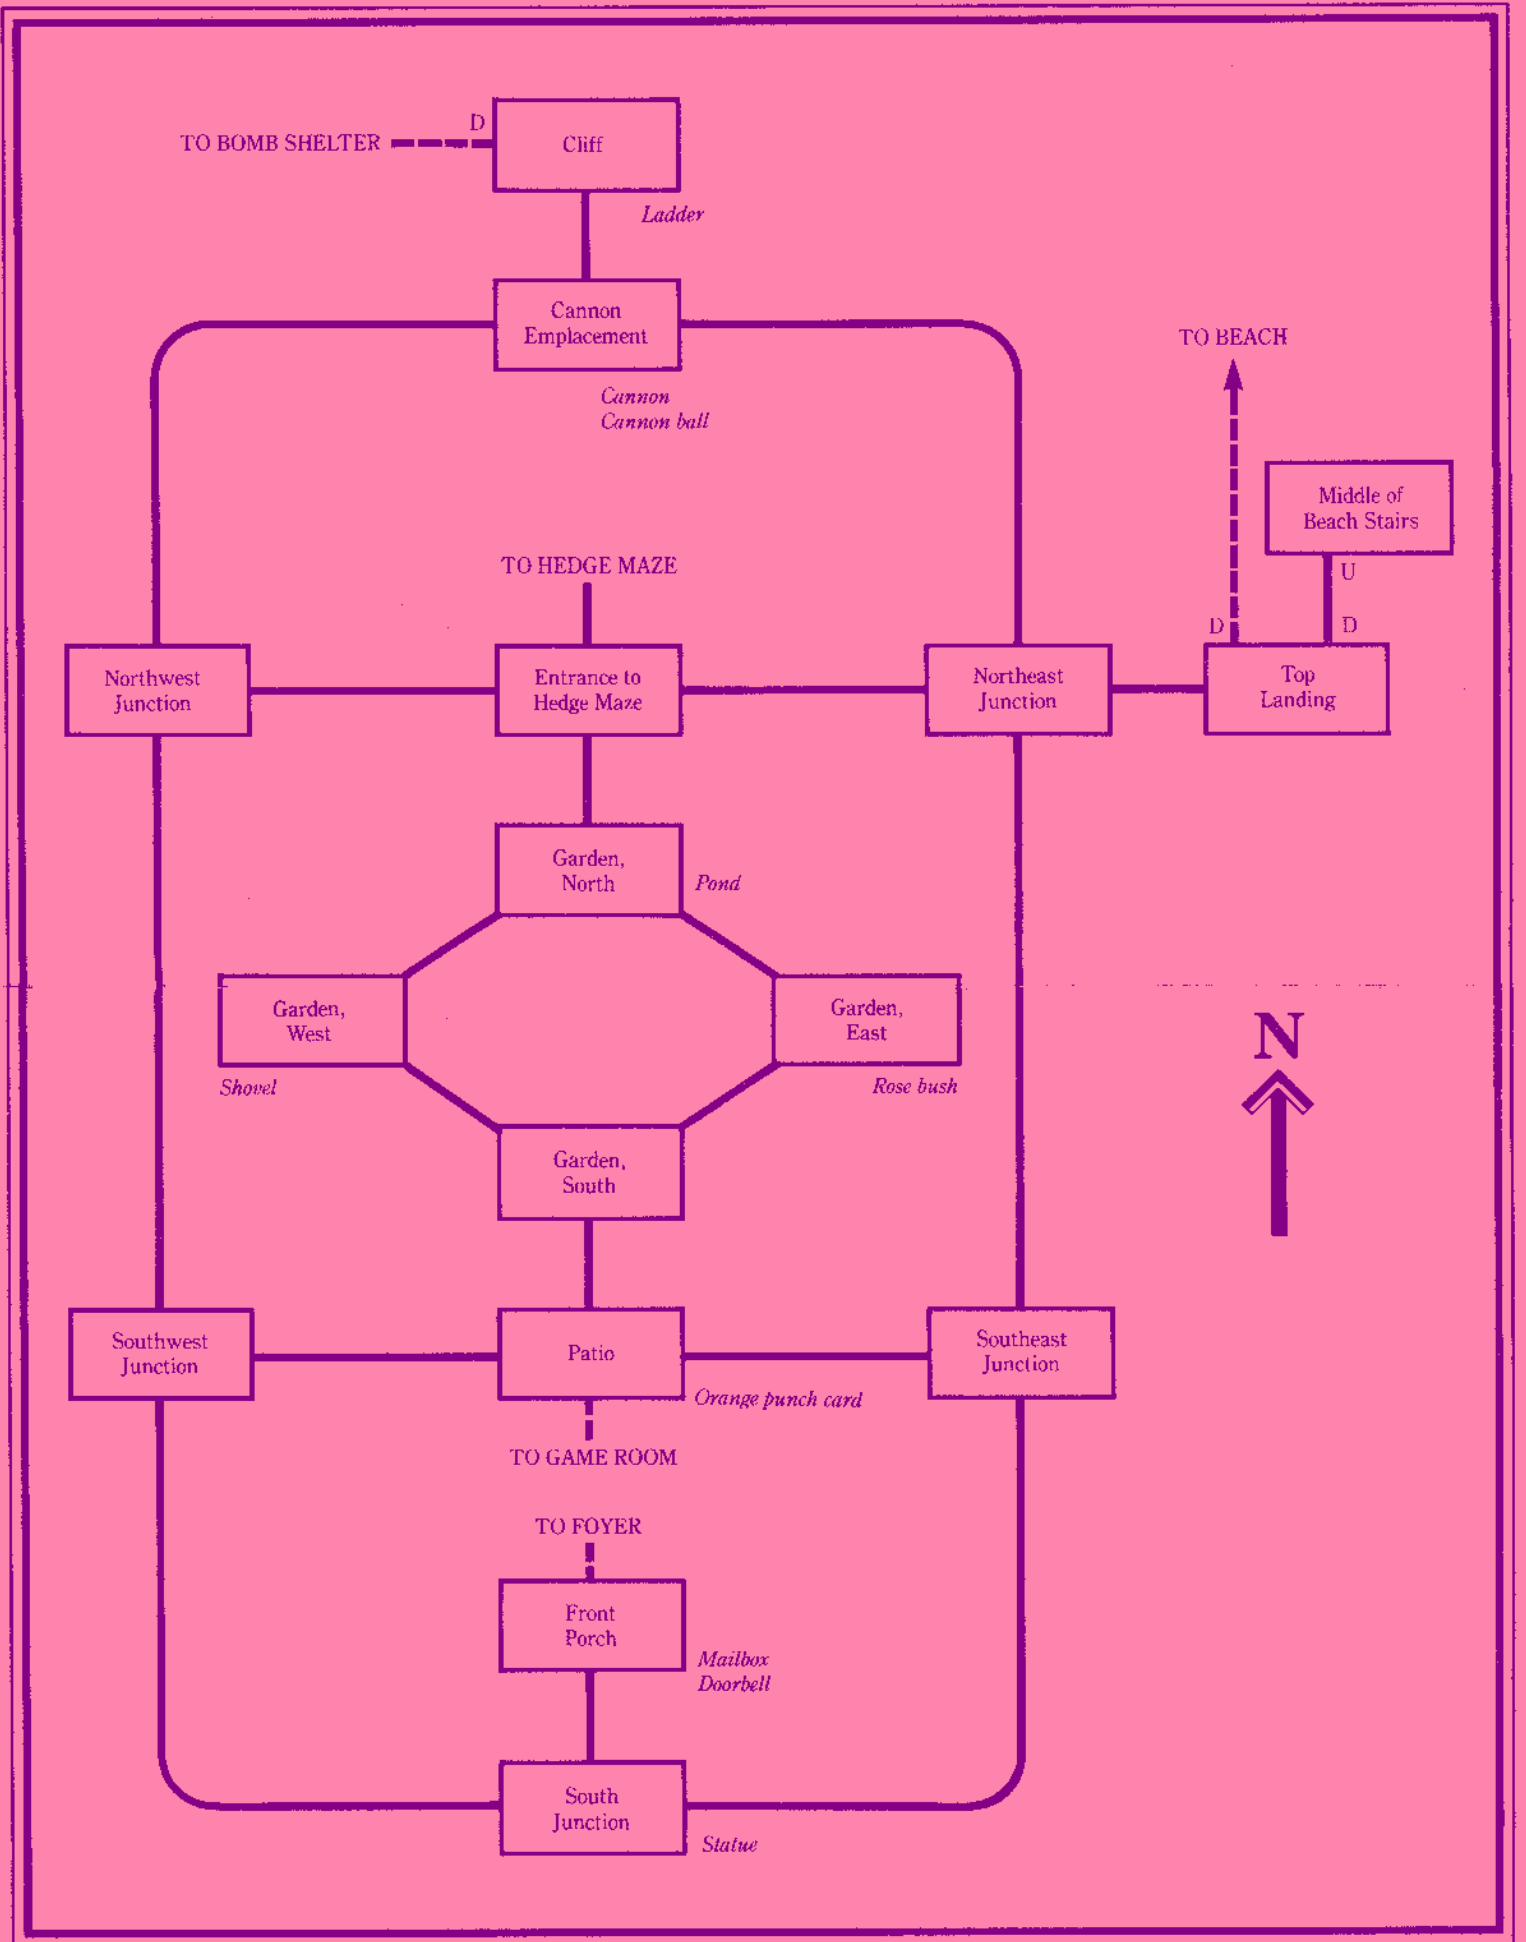

★ Hildebud ★

LEGEND

- Normal passageway
- One-way passageway
- Passageway requiring special equipment or puzzle-solving

Note: Vertical connections are labelled U (for UP) and D (for DOWN).

Ever Wonder How The Stars Live? Now You Can Find Out!