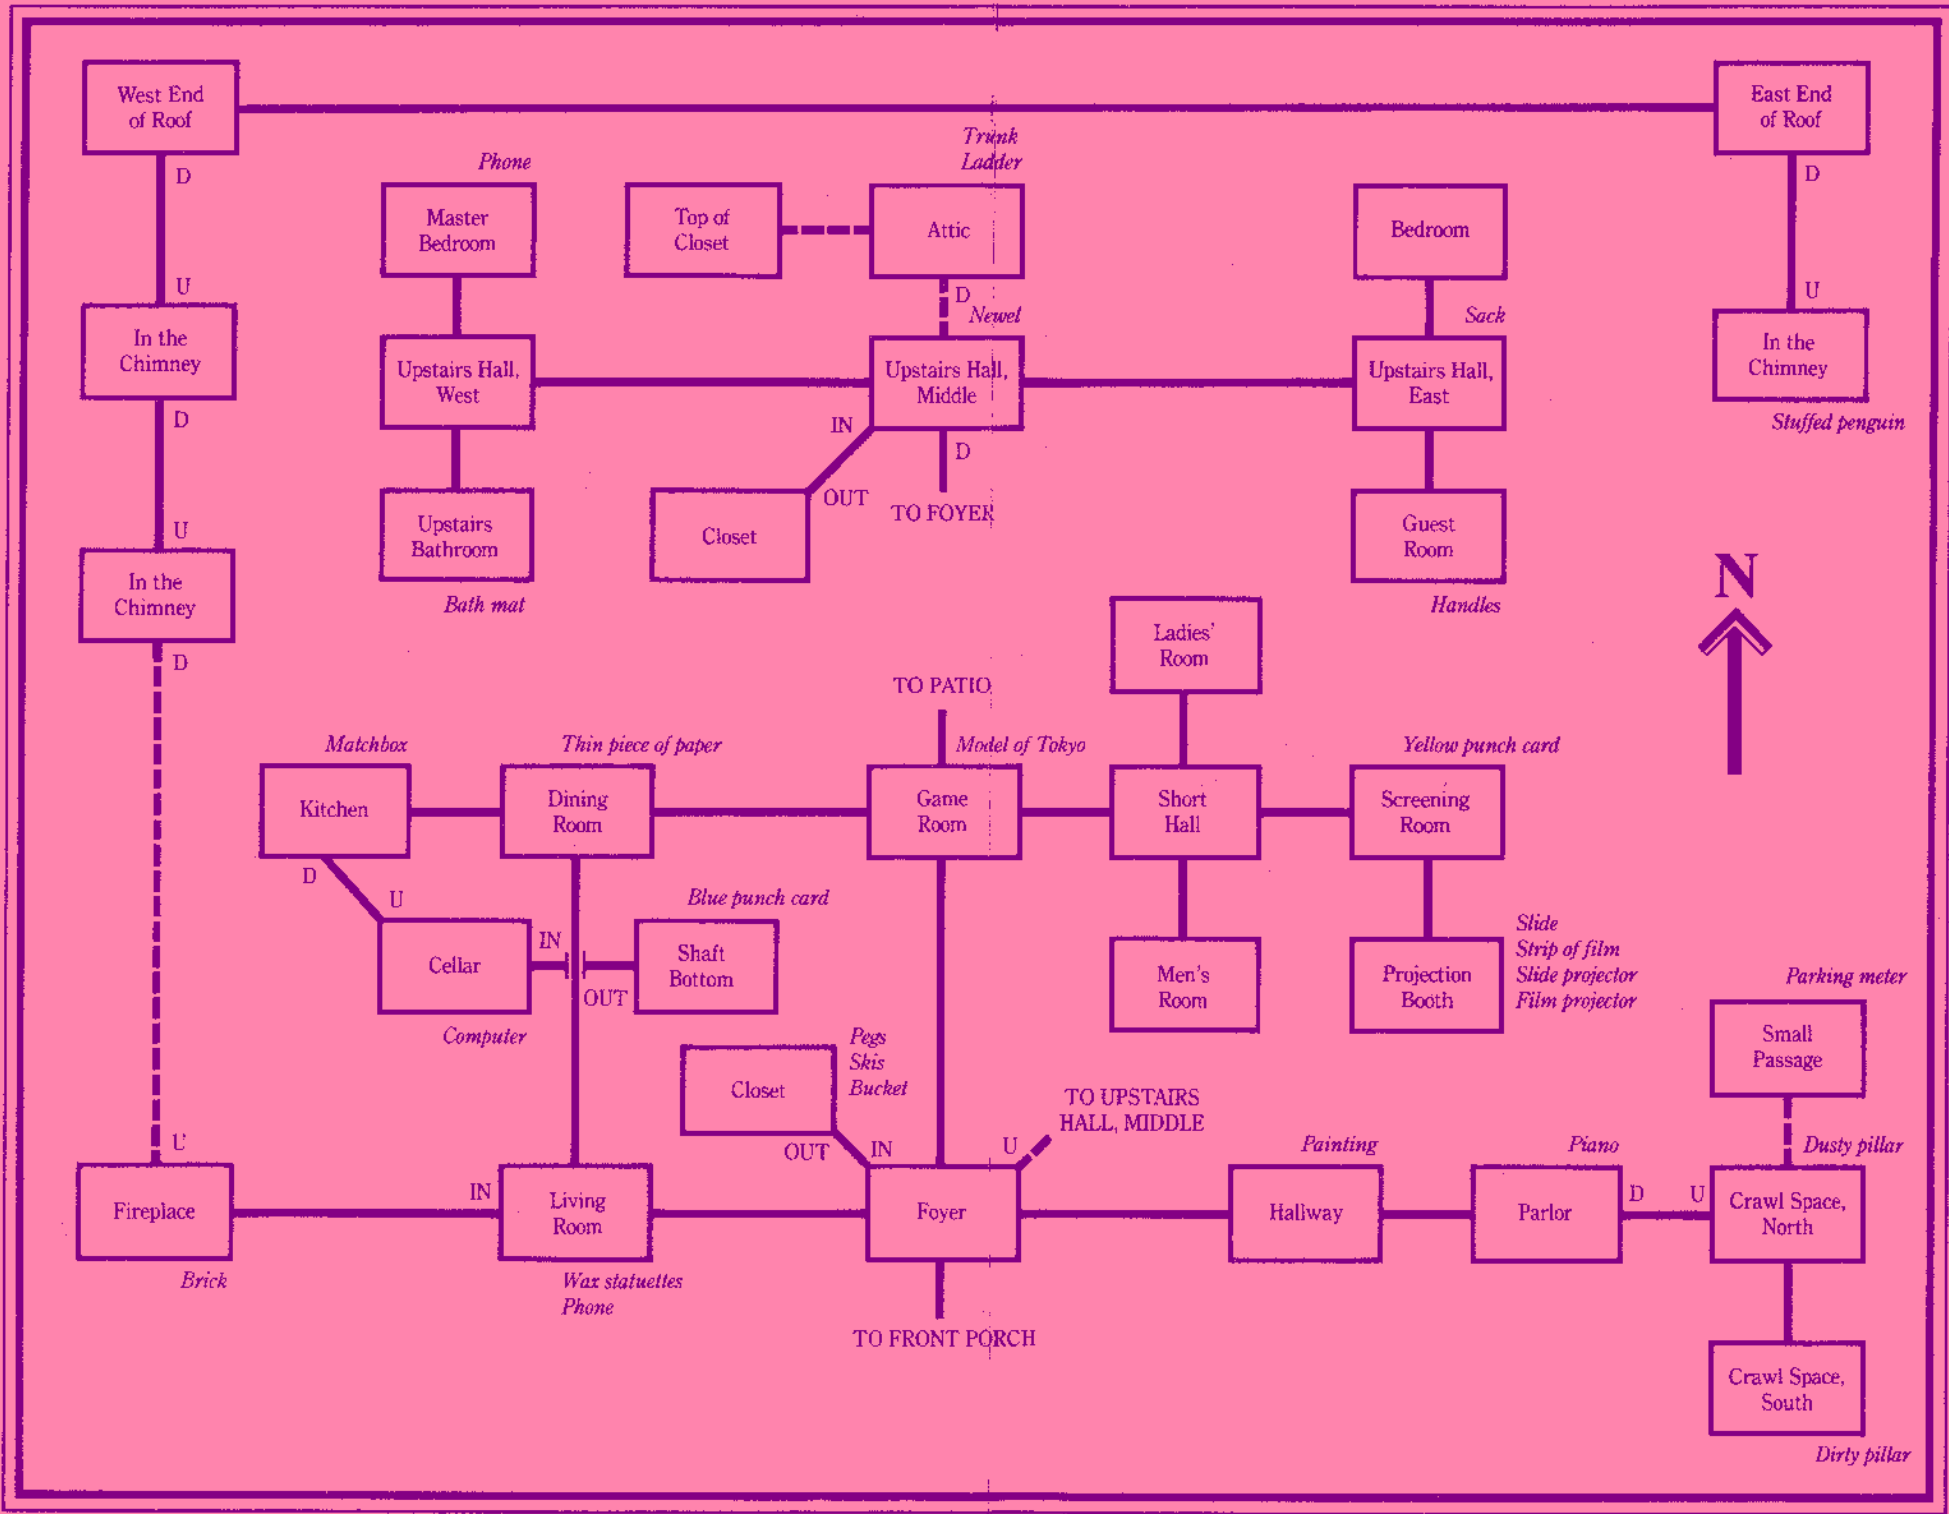

★ Hildebud ★

LEGEND

- Normal passageway
- One-way passageway
- Passageway requiring special equipment or puzzle-solving

Note: Vertical connections are labelled U (for UP) and D (for DOWN).

Ever Wonder How The Stars Live? Now You Can Find Out!