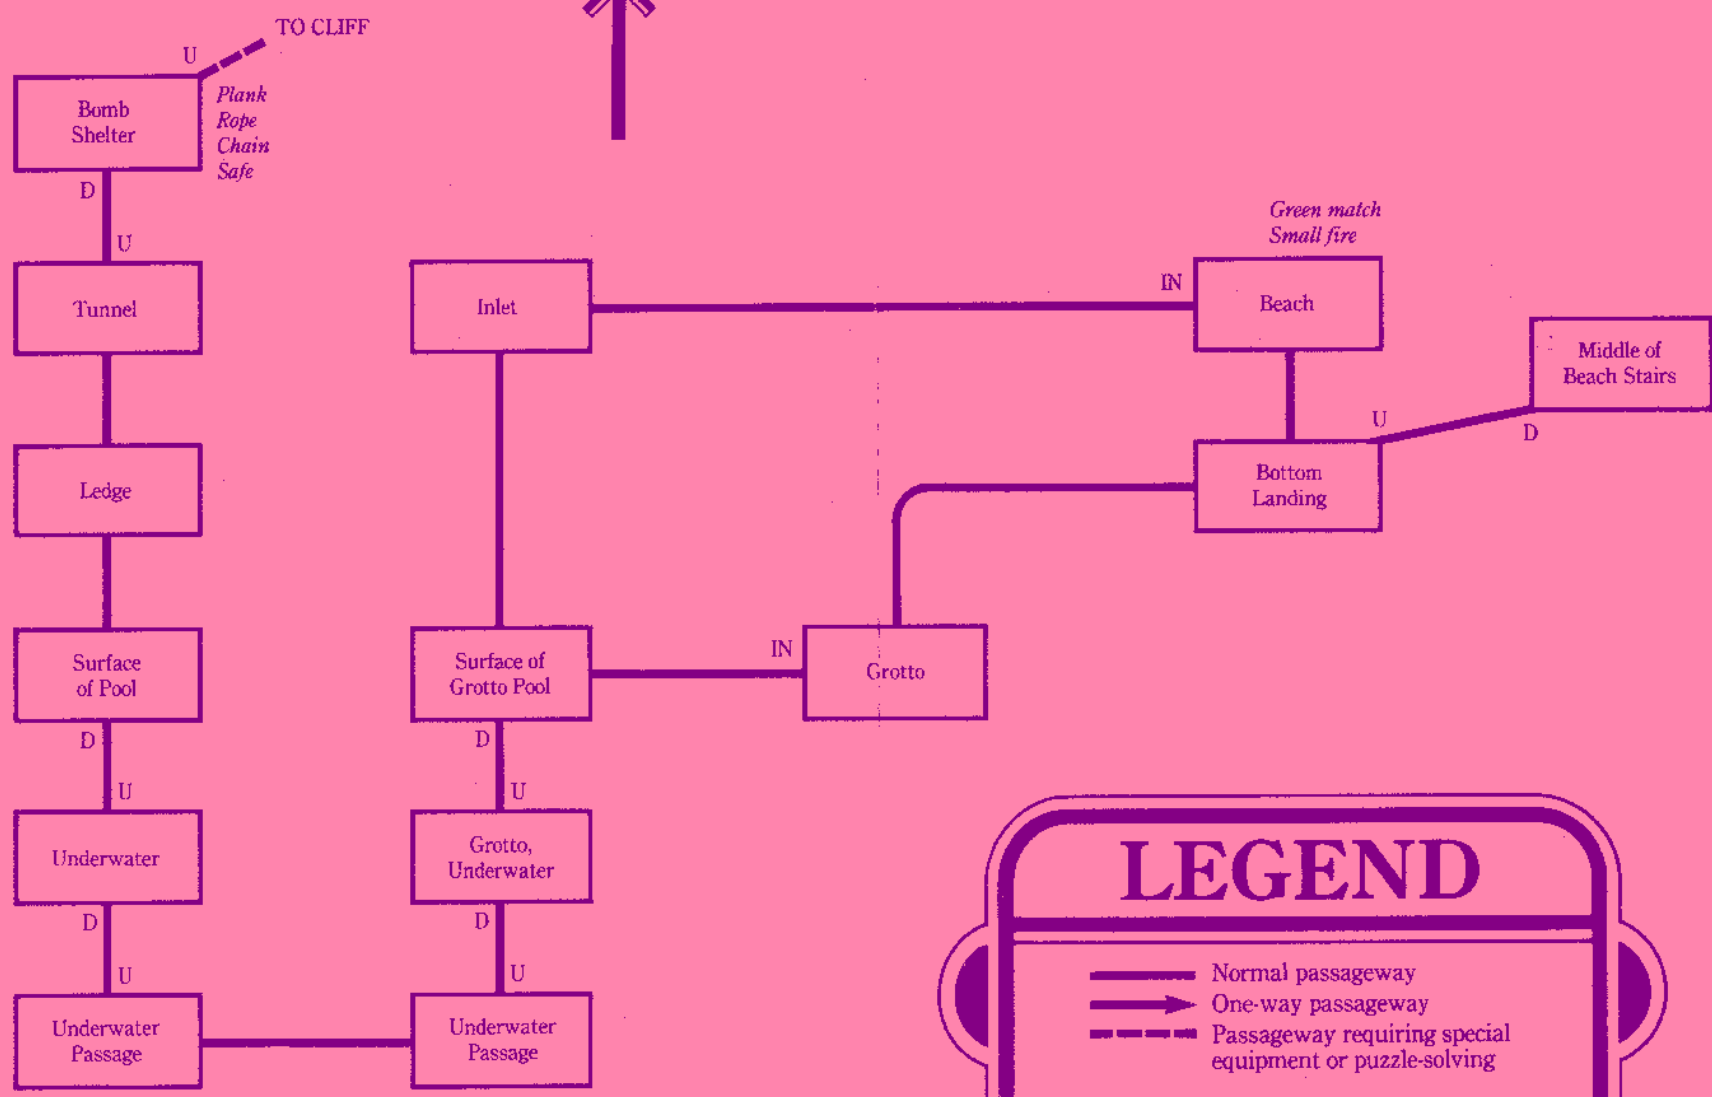

InvisiClues™

The Hint Booklet for Hollywood Hijinx and Bureaucracy

INFOCOM™

<http://www.replacementdocs.com>

\$5.95

HOMES OF THE STARS

OFFICIAL
MAP

Hildegarde & Buddy Burbank's

★ Hildebud ★

LEGEND

- Normal passageway
- One-way passageway
- Passageway requiring special equipment or puzzle-solving

Note: Vertical connections are labelled U (for UP) and D (for DOWN).

Ever Wonder How The Stars Live? Now You Can Find Out!

Now you can be closer to the stars than you ever dreamed possible. You can actually *visit their homes* and *see how they live*, with HOMES OF THE STARS official maps. HOMES OF THE STARS are the only maps that give you full layouts of the homes and gardens of your favorite stars, including secret passageways, recreational areas, and locations of treasured objects!