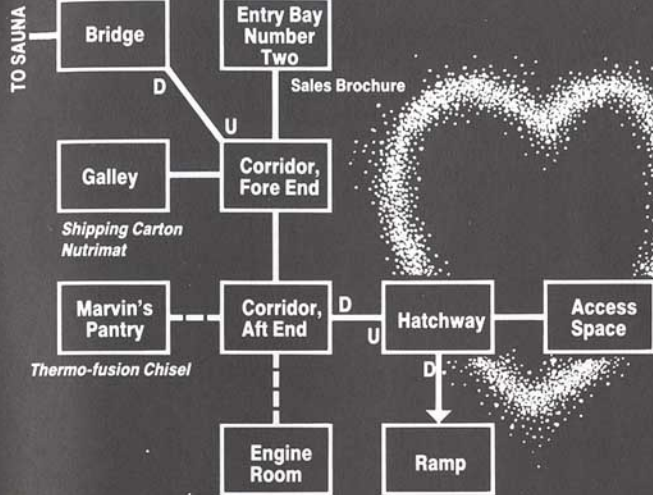

VOGON SHIP

HEART OF GOLD

Control Console
Handbag
Molecular Hyperwave Pincer
Eddie (the Shipboard Computer)

Ionic Diffusion Rasp
Hypersonic Pliers
Spare Improbability Drive