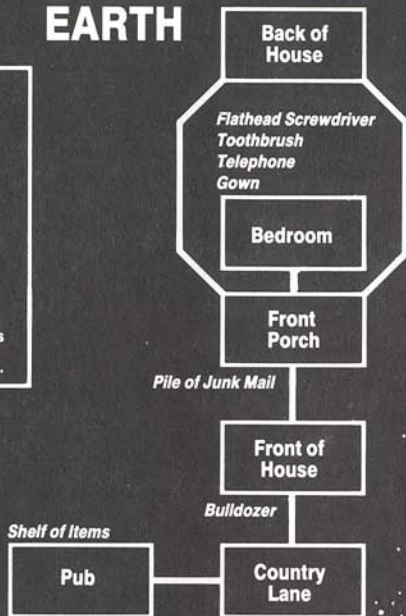

# EARTH

## LEGEND FOR MAPS

-  Normal passageway
-  One-way passageway
-  Passageway requiring special equipment or problem solving

NOTES: All horizontal passages leave the room in the direction shown. Vertical passages are labelled "U" for UP and "D" for DOWN. To avoid unnecessarily giving away problems, these maps list only those objects immediately visible upon entering a room.

# WHALE

*Flower Pot*

Inside the Sperm Whale