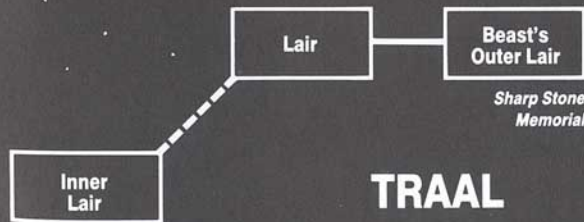

Nutrimat/Computer Interface

TRAIL

Sharp Stone Memorial